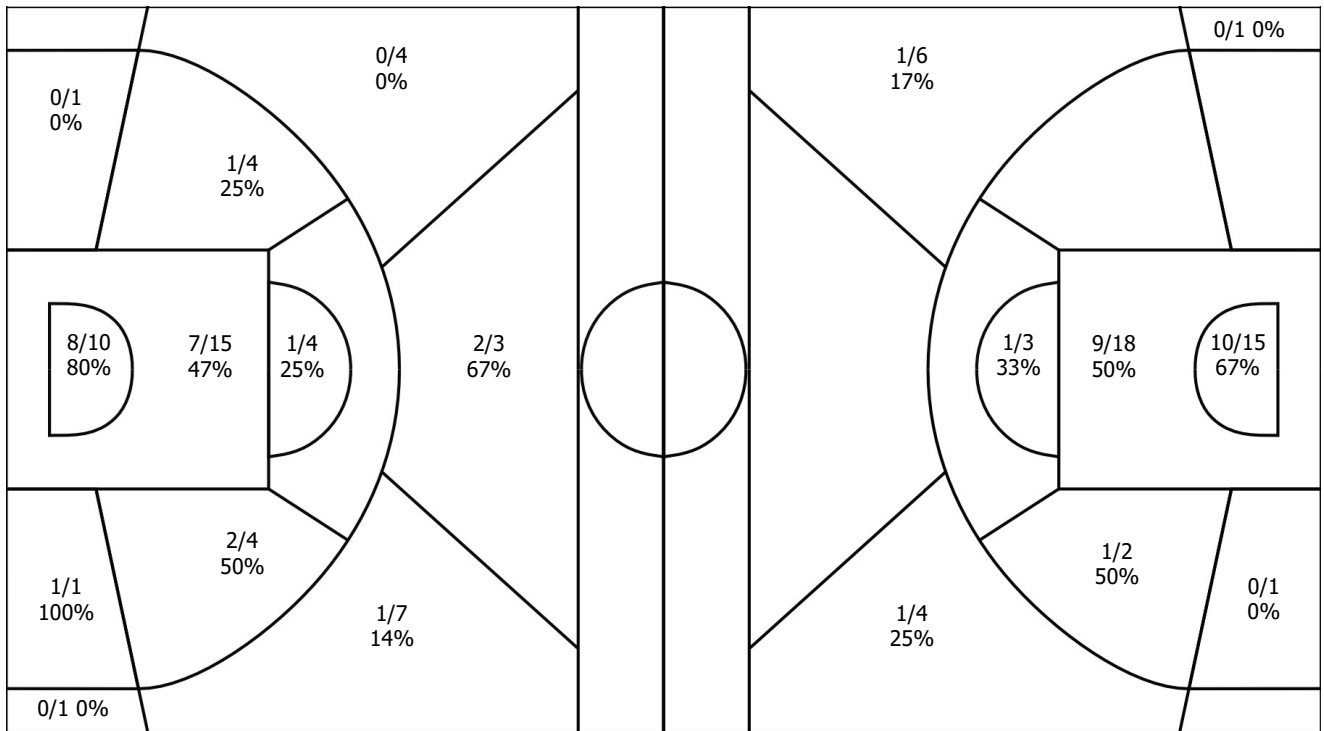

CSF - Caja San Fernando

BAS - Tau Cerámica Vitoria

CSF	M/A	%
Field Goals	23/54	43
2 Points	20/39	51
3 Points	3/15	20
Free Throws	12/18	67

BAS	M/A	%
Field Goals	23/50	46
2 Points	21/39	54
3 Points	2/11	18
Free Throws	22/30	73