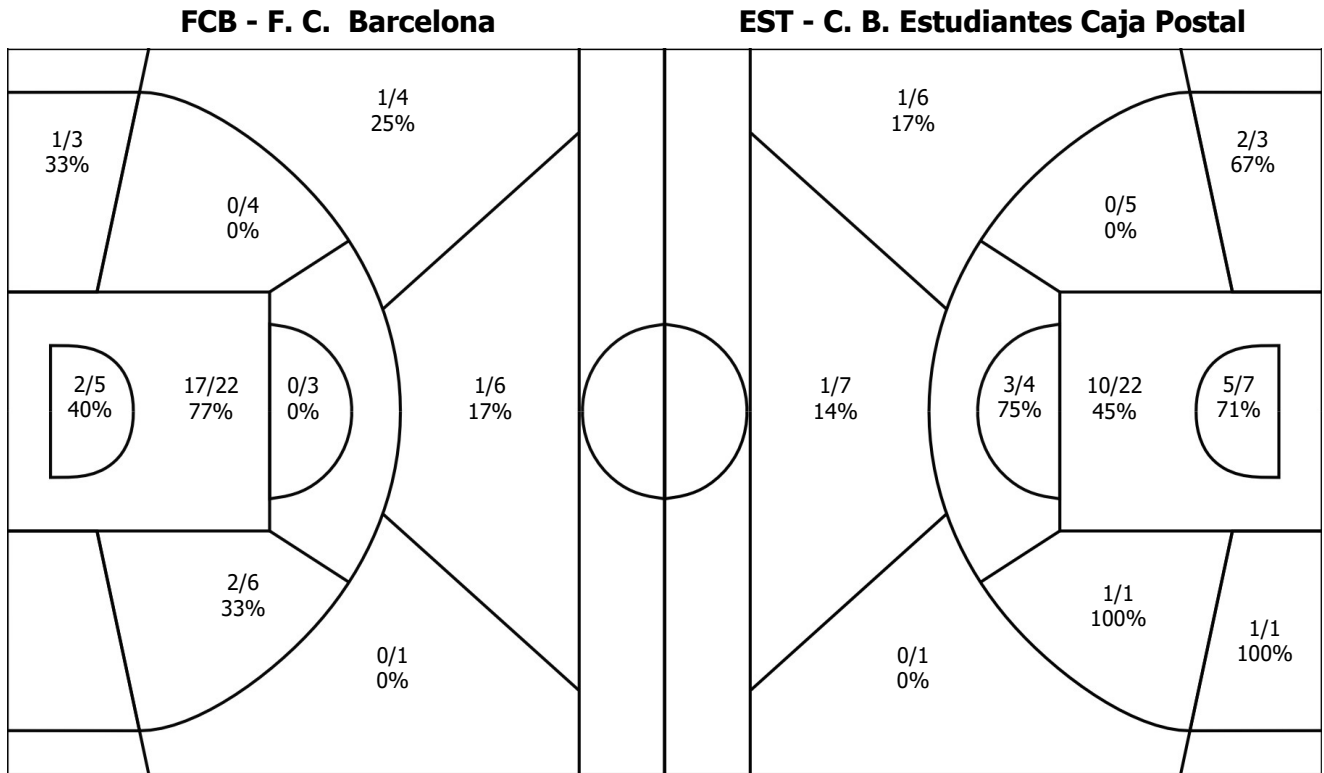

SHOT AREAS

Copa del Rey 1991. Final

Pabellón Príncipe Felipe Zaragoza, Aragón dom 24 feb 1991 Start Time 20:00

Game 21

FCB 67-65 EST

Referee: Francisco Javier Fajardo (ESP)

Commissioner:

Umpires: Mateo Ramos (ESP)

Scoring by 10 min intervals:

Q1	
FCB	16 32
EST	18 34

Q2	
46	67
49	65

Jugadores => Todos; Periodos => Todos; Tipos de TC => Todos; Resultados

Jugadores => Todos; Periodos => Todos; Tipos de TC => Todos; Resultados

FCB	M/A	%
Field Goals	24/55	44
2 Points	22/42	52
3 Points	2/13	15
Free Throws	17/22	77

EST	M/A	%
Field Goals	24/57	42
2 Points	23/43	53
3 Points	1/14	7
Free Throws	16/20	80

Documento creado por [jugarenequipo](http://jugarenequipo.com) para la basketpedia.
NO ES OFICIAL!, pero está realizado siguiendo los criterios estadísticos vigentes en el momento de la disputa del partido.