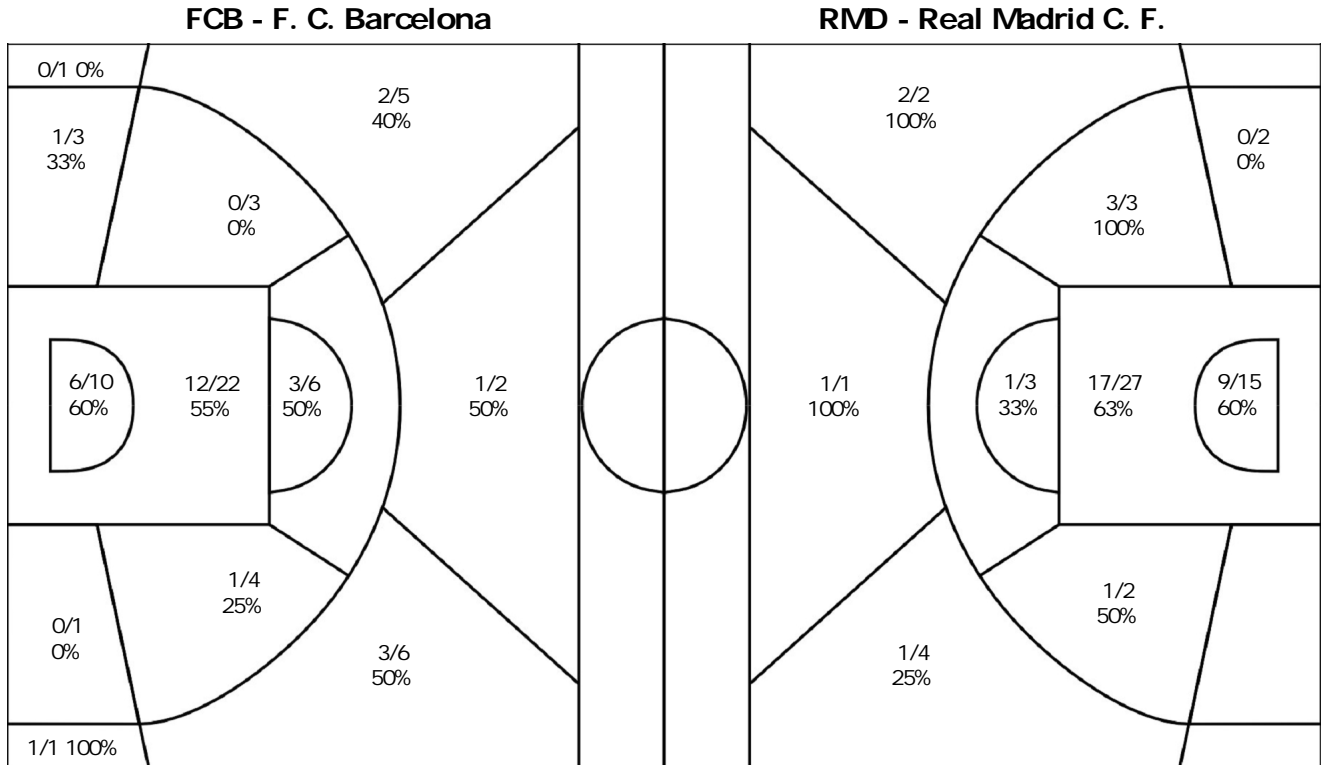

SHOT AREAS

Copa del Rey 1987-1988. Final

Pisuerga Valladolid, Castilla y León mar 22 dic 1987 Start Time 20:30

Game 29

FCB 84-83 RMD

Referee: Jesús León Arencibia (ESP)

Commissioner:

Umpires: Mguel Ángel Betancor León (ESP)

Scoring by 10 min intervals:

FCB	25	42
RMD	23	46

Q1	63	84
Q2	63	83

Jugadores => Todos; Periodos => Todos; Tipos de TC => Todos; Resultados

Jugadores => Todos; Periodos => Todos; Tipos de TC => Todos; Resultados

FCB	M/A	%
Field Goals	31/65	48
2 Points	23/49	47
3 Points	8/16	50
Free Throws	14/20	70

RMD	M/A	%
Field Goals	35/59	59
2 Points	32/53	60
3 Points	3/6	50
Free Throws	10/13	77

Documento creado por jugarenequipo para la basketpedia.
NO ES OFICIAL!, pero está realizado siguiendo los criterios estadísticos vigentes en el momento de la disputa del partido.